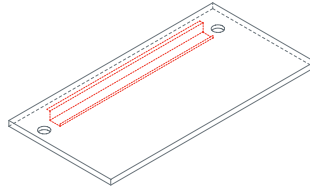

Graphis

Cable tray
1GR1841: L 60 D 12
1GR1842: L 80 D 12
1GR1843: L 100 D 12
1GR1844: L 120 D 12
1GR1845: L 140 D 12
1GR1846: L 160 D 12