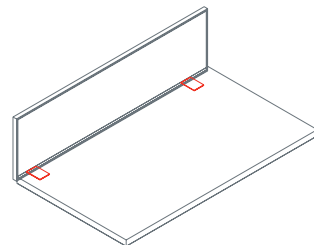

Screen fixing plates for single desk
1GR1591