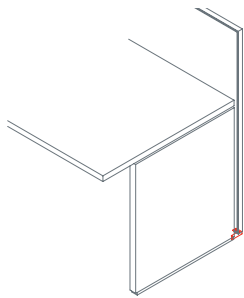

Graphis

Floor fixing kit
1GR1551: L 6 D 4 H 1