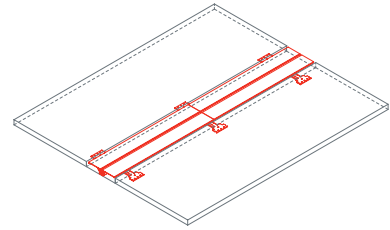

Shared cable tray cover
1GR1851: L 160 D 26 H 4
1GR1852: L 180 D 26 H 4